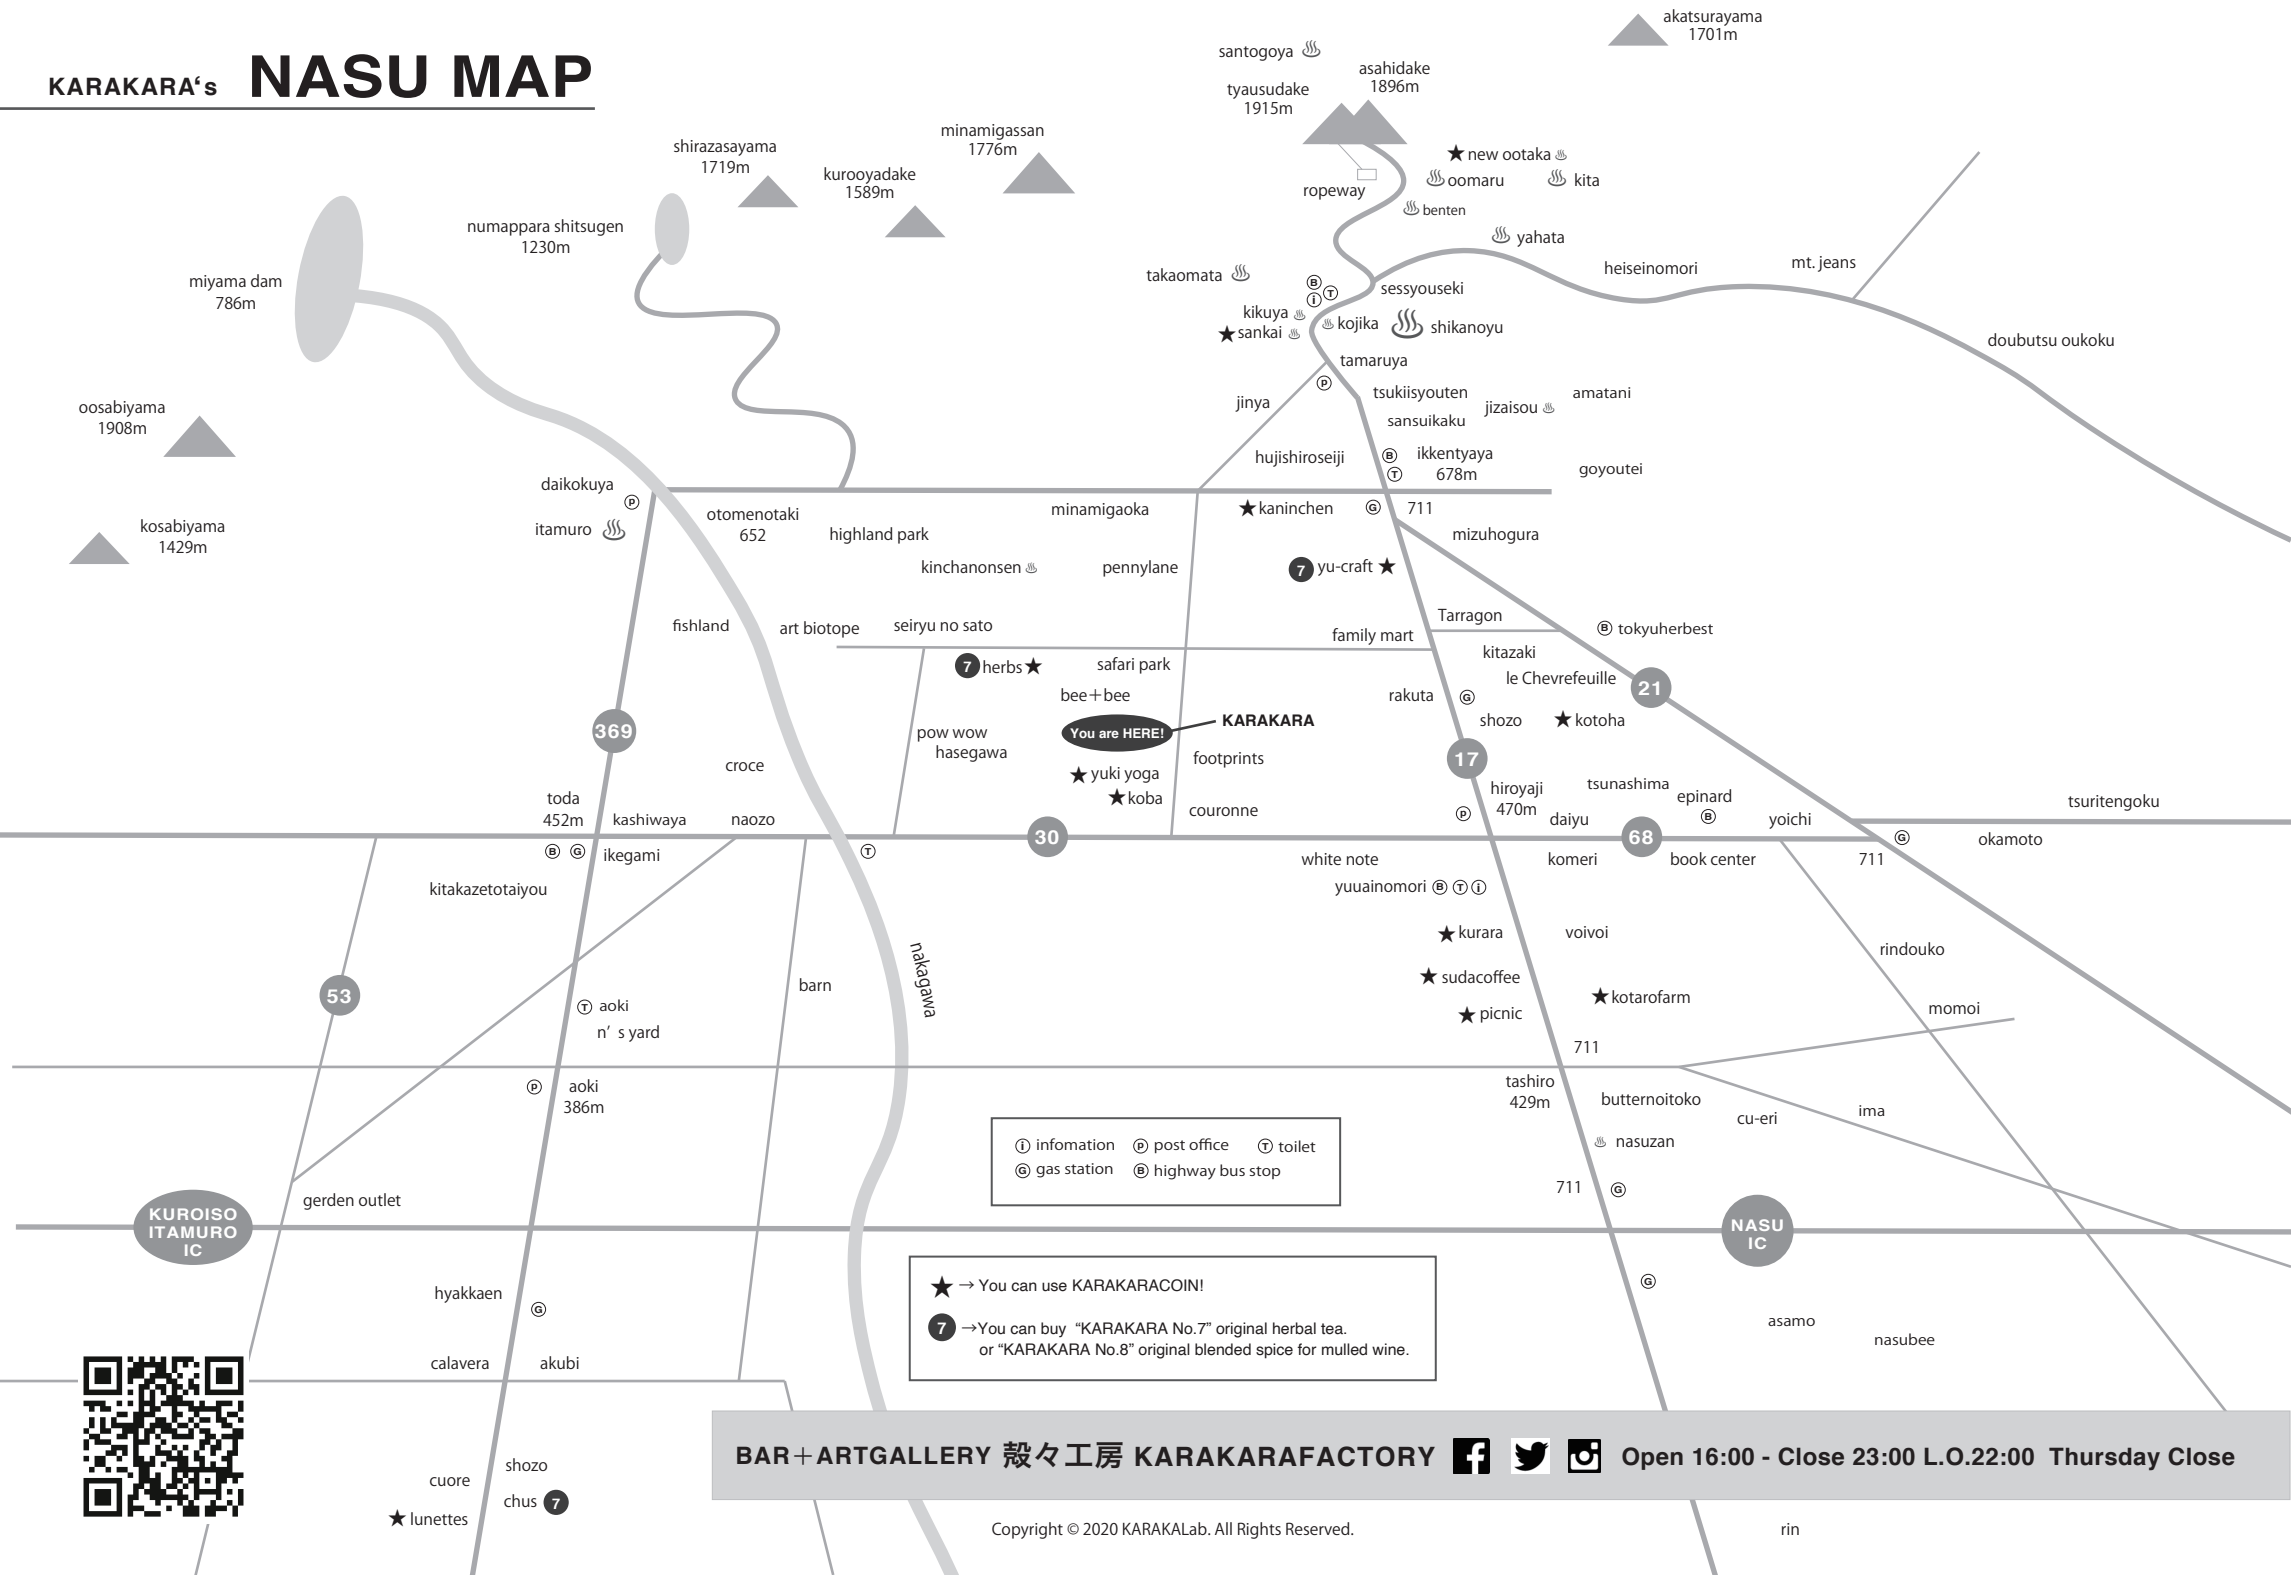

KARAKARA's NASU MAP

BAR+ARTGALLERY 穀々工房 KARAKARAFACORY Open 16:00 - Close 23:00 L.O.22:00 Thursday Close